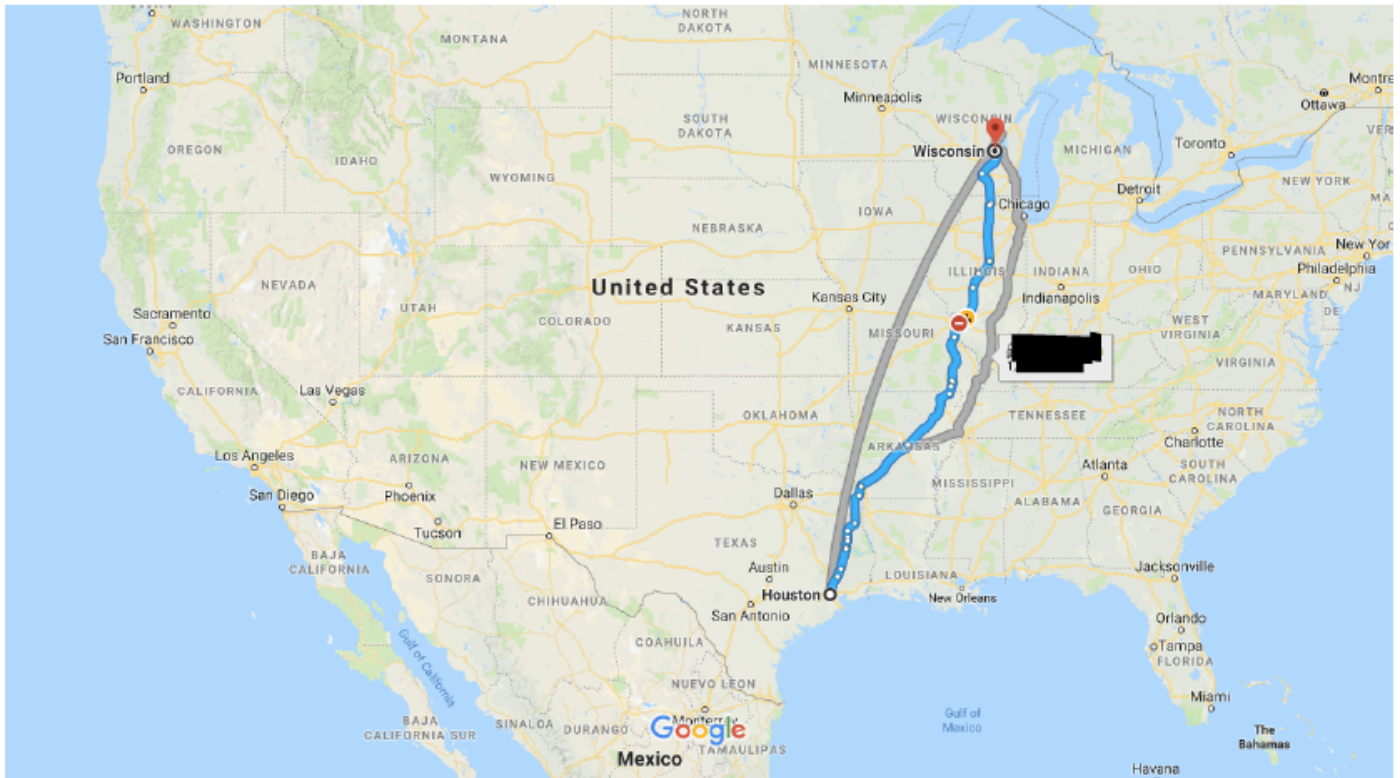

6:00 p.m. –  
7:00 p.m.      *For buses who leave NRG, buses will drop groups back off at NRG Park for Mass Gathering.*

9:15 p.m. –  
9:45 p.m.      *All groups will board their buses that will be parked near/at NRG Park and return to the hotels.*

**Sunday, July 1, 2018**

- 6:30 a.m. Pack-up and check-out of hotels.
- 7:15 a.m. – 8:15 a.m. Buses will depart from hotels and take groups to NRG Park for **Closing Worship** (9:30 a.m. – 11:30 a.m.)
- 11:30 a.m. – 12:15 p.m. Groups will meet their buses and depart from NRG Park en route to Wisconsin  
*Driver Changes, Lunch & Dinner Stops En Route*

**Monday, July 2, 2018**

- 9:00 a.m. – 11:00 a.m. Buses will arrive back in South-Central Wisconsin

Houston, TX to Wisconsin

Drive 1,204 miles, 18 h 12 min

2018 ELCA Youth Gathering - South-Central Synod of Wisconsin

Map data ©2018 Google, INEGI 200 mi